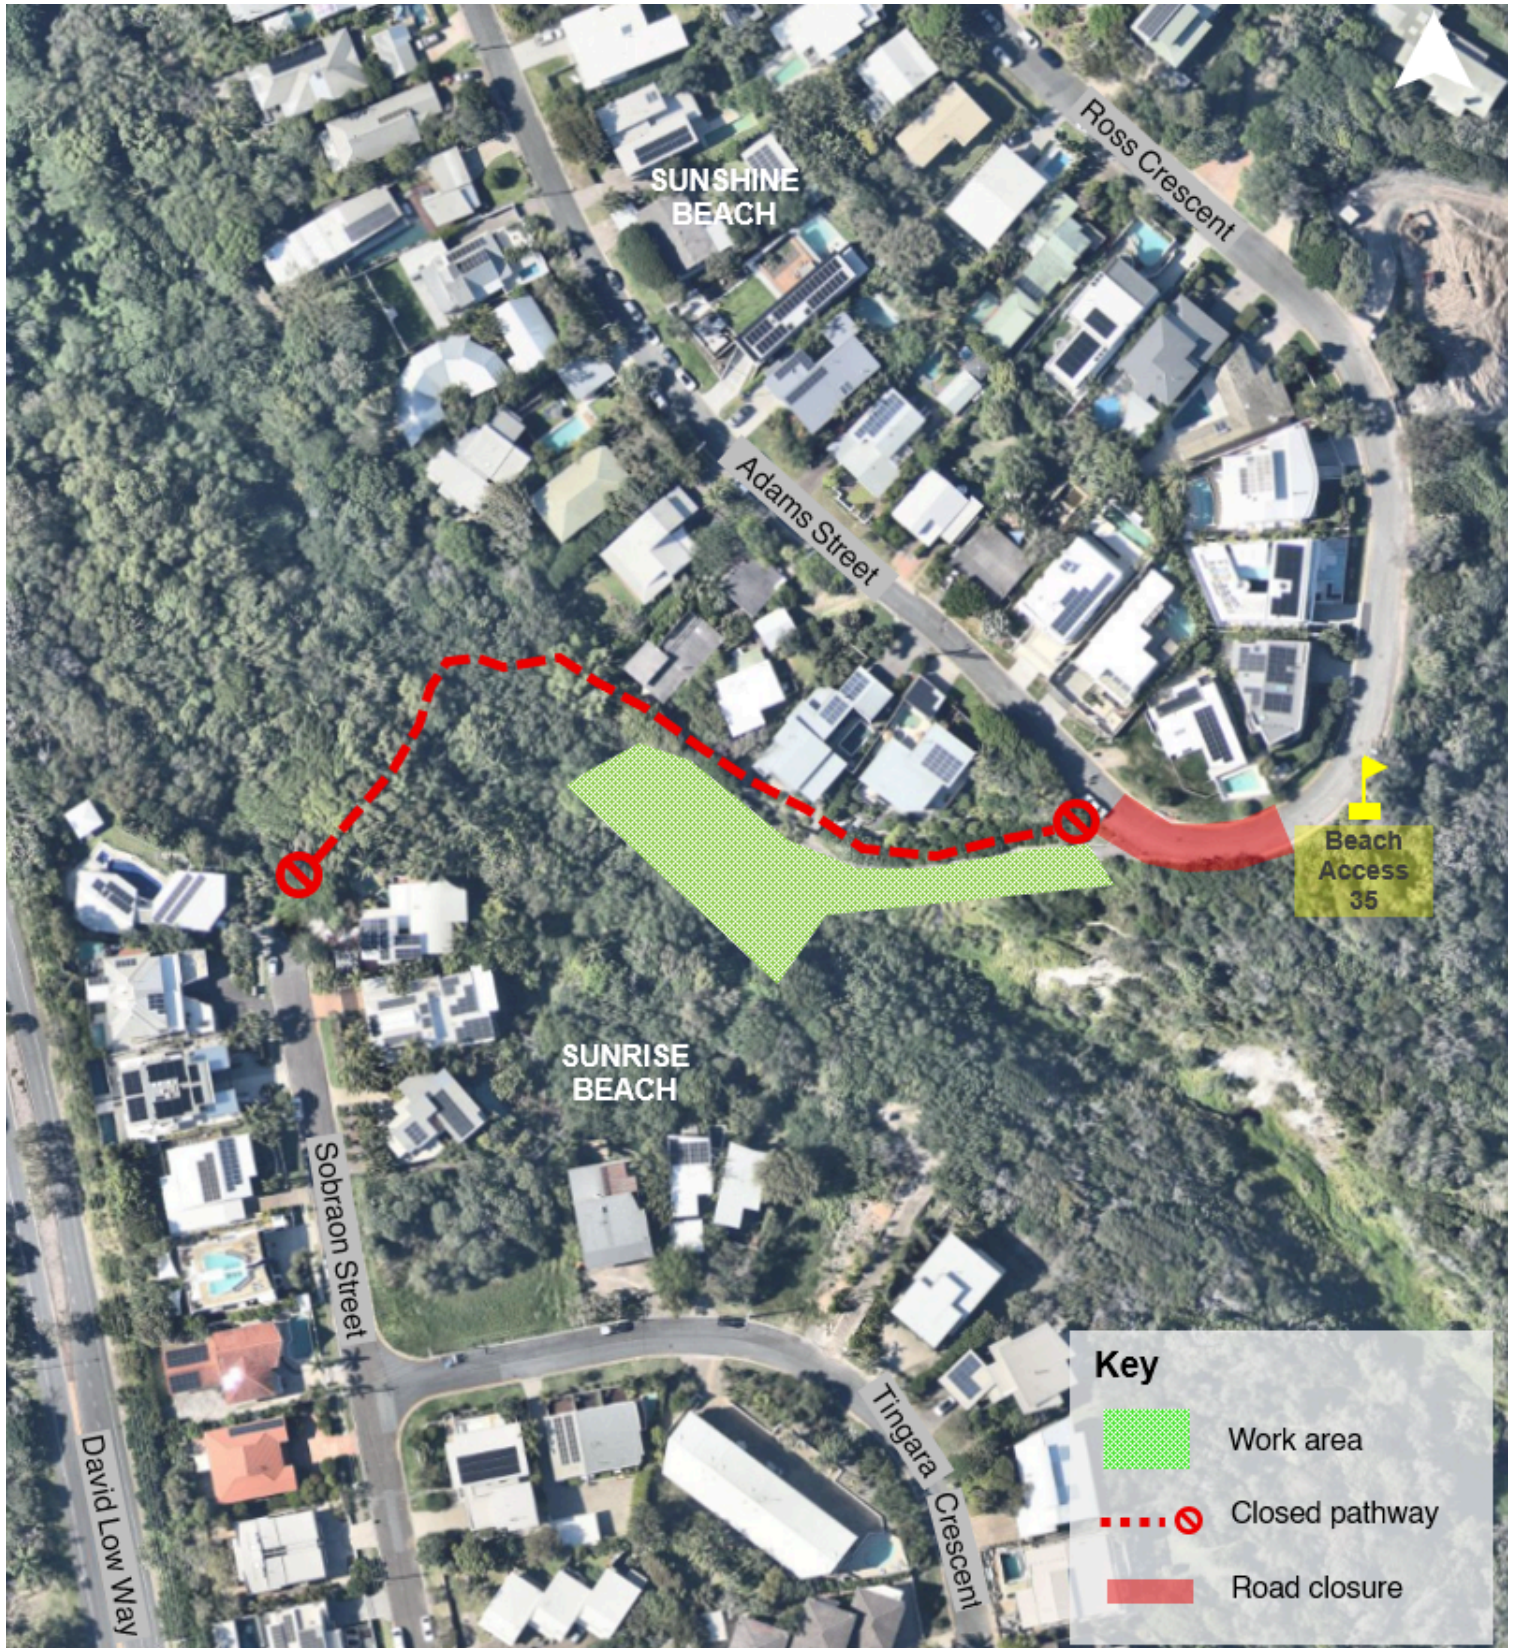

Sunshine Creek embankment stabilisation, Sunrise Beach

Stay Updated

www.noosa.qld.gov.au/Disaster-Recovery
facebook.com/noosacouncil

Contact Us

07 5329 6500
disasterreconstruction@noosa.qld.gov.au
(Subject line: Sunshine Creek)