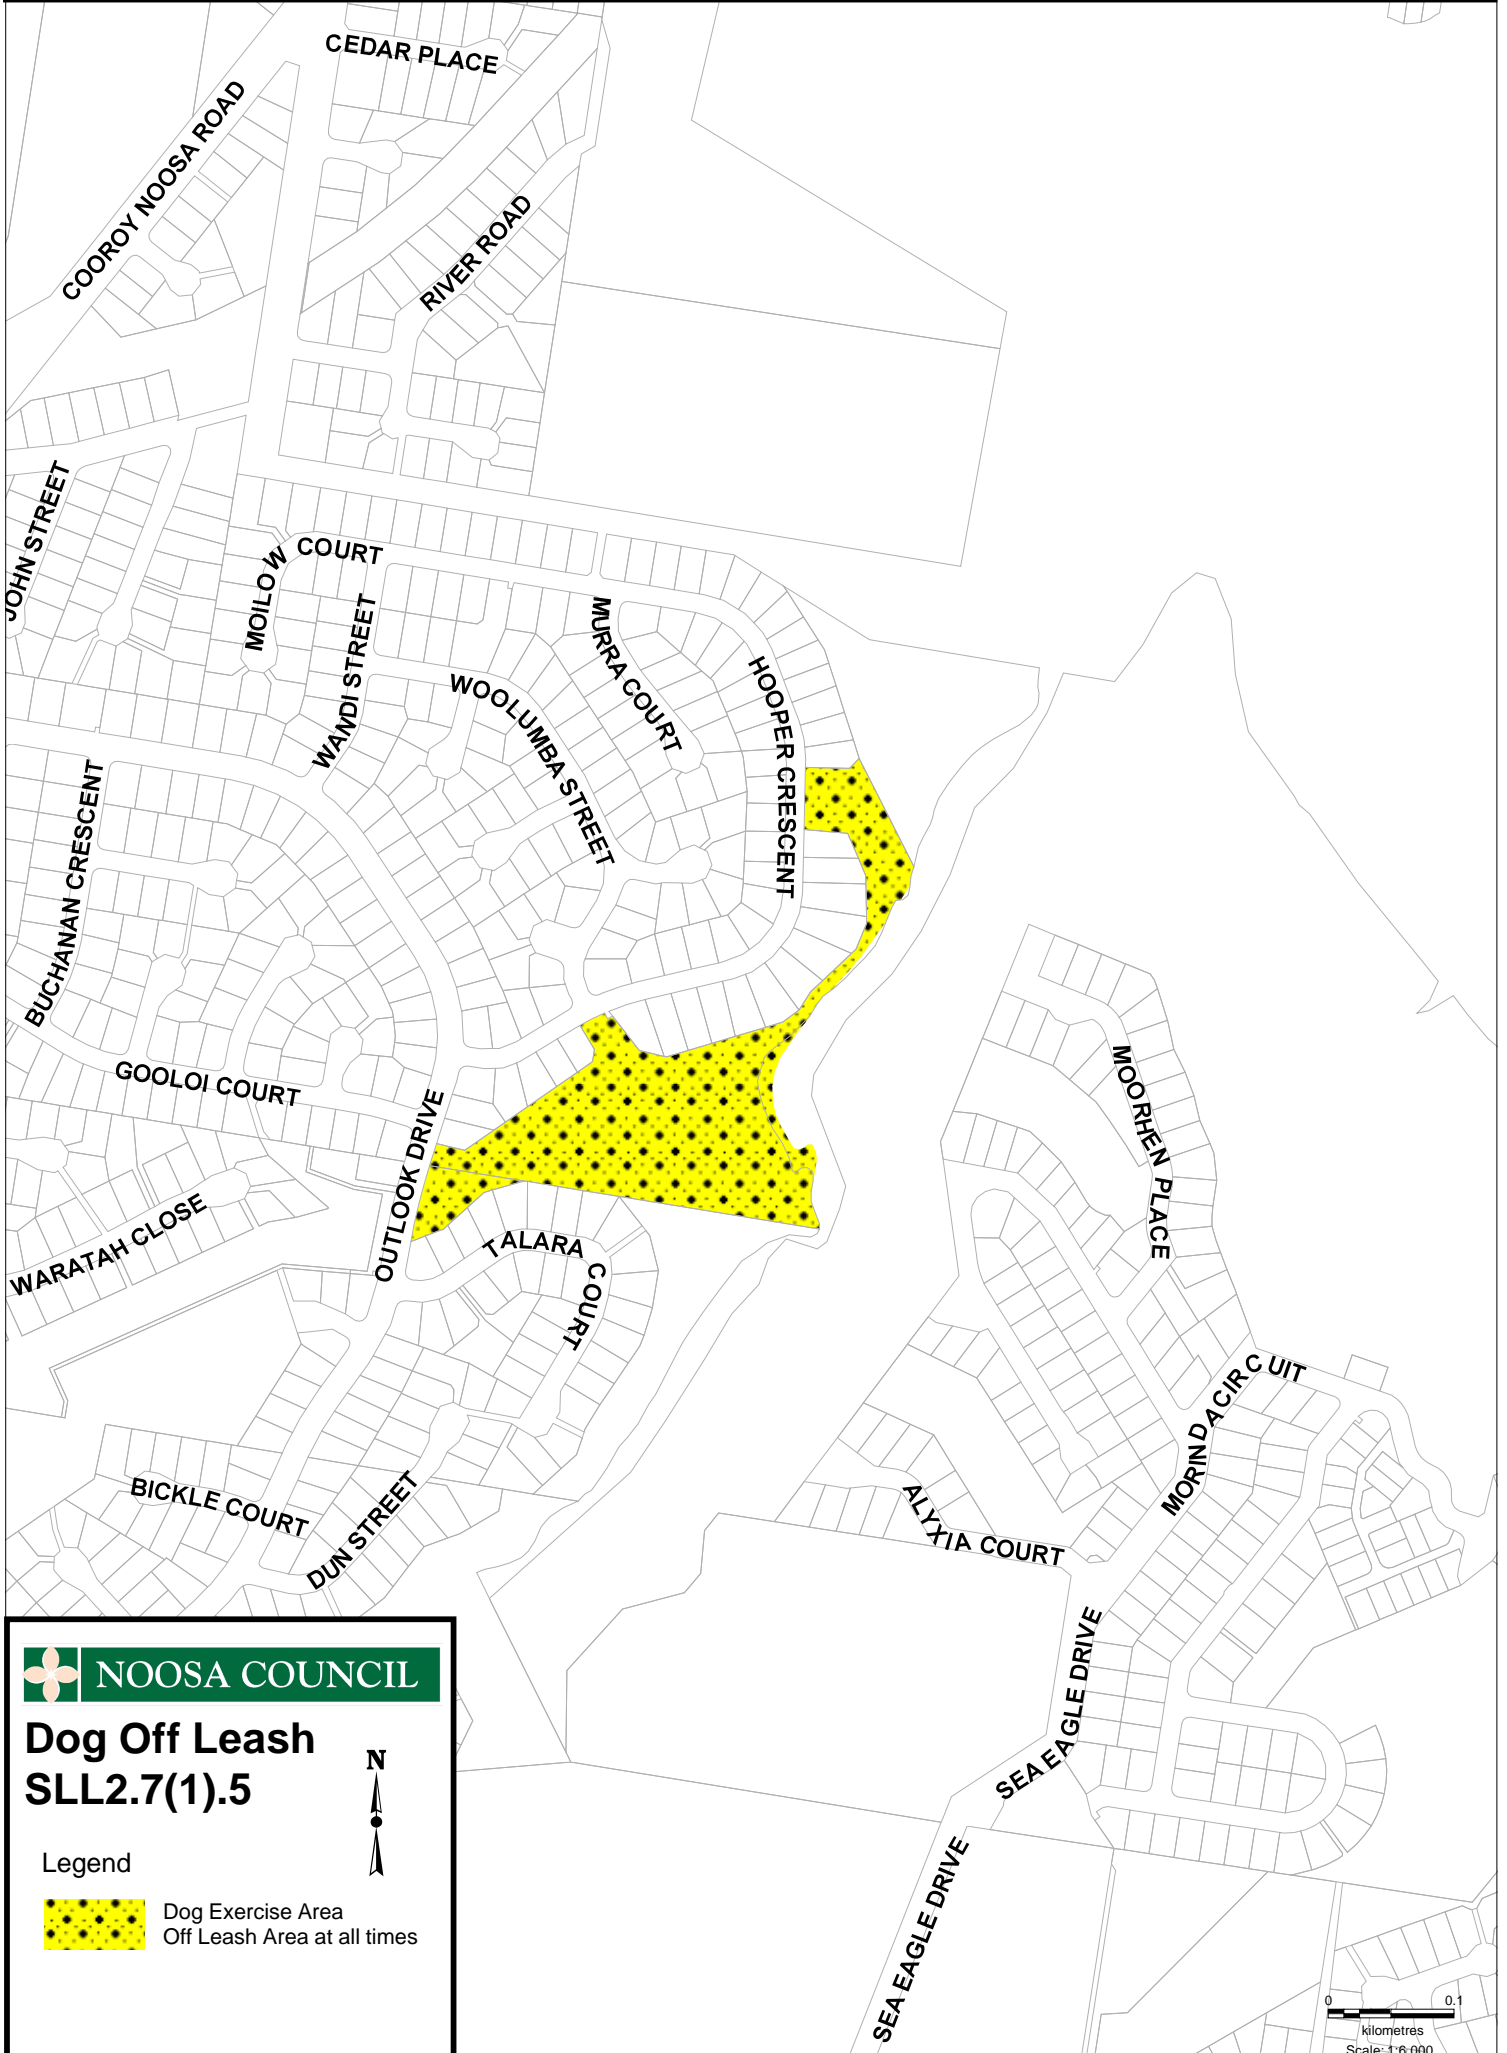

Tewantin, Alec Loveday Park, Tewantin

 NOOSA COUNCIL

**Dog Off Leash  
SLL2.7(1).5**

Legend

Dog Exercise Area  
Off Leash Area at all times

0 0.1  
kilometres  
Scale: 1:6,000