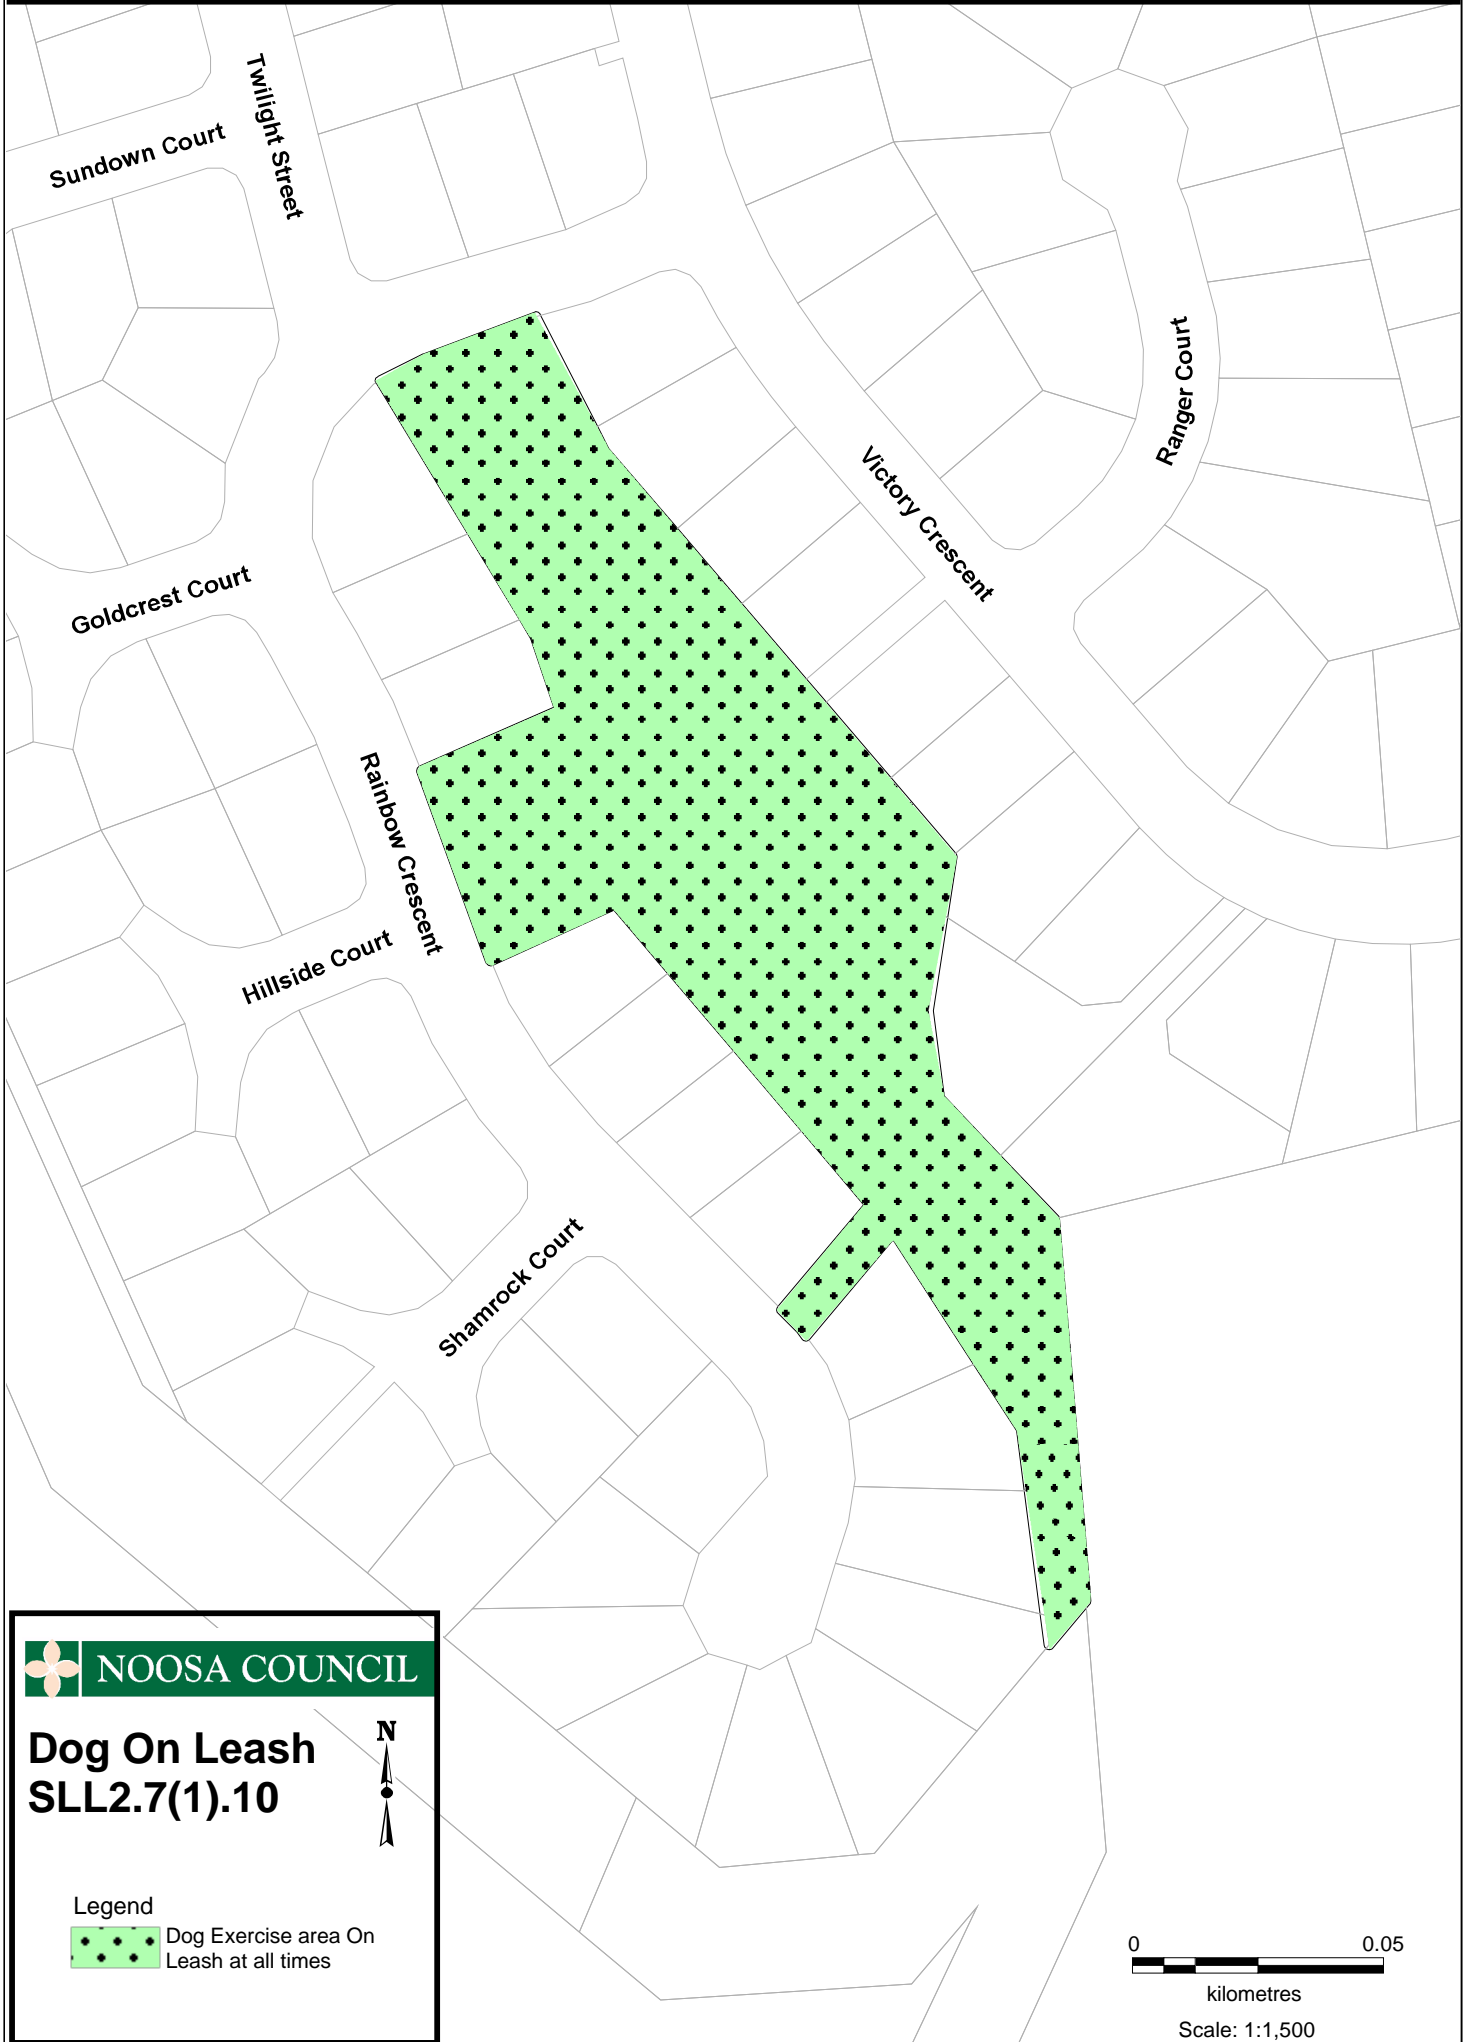

Sunrise Beach On Leash, from Rainbow Park, Sunrise Beach

 NOOSA COUNCIL

Dog On Leash
SLL2.7(1).10

Legend

 Dog Exercise area On Leash at all times

0  0.05
kilometres
Scale: 1:1,500