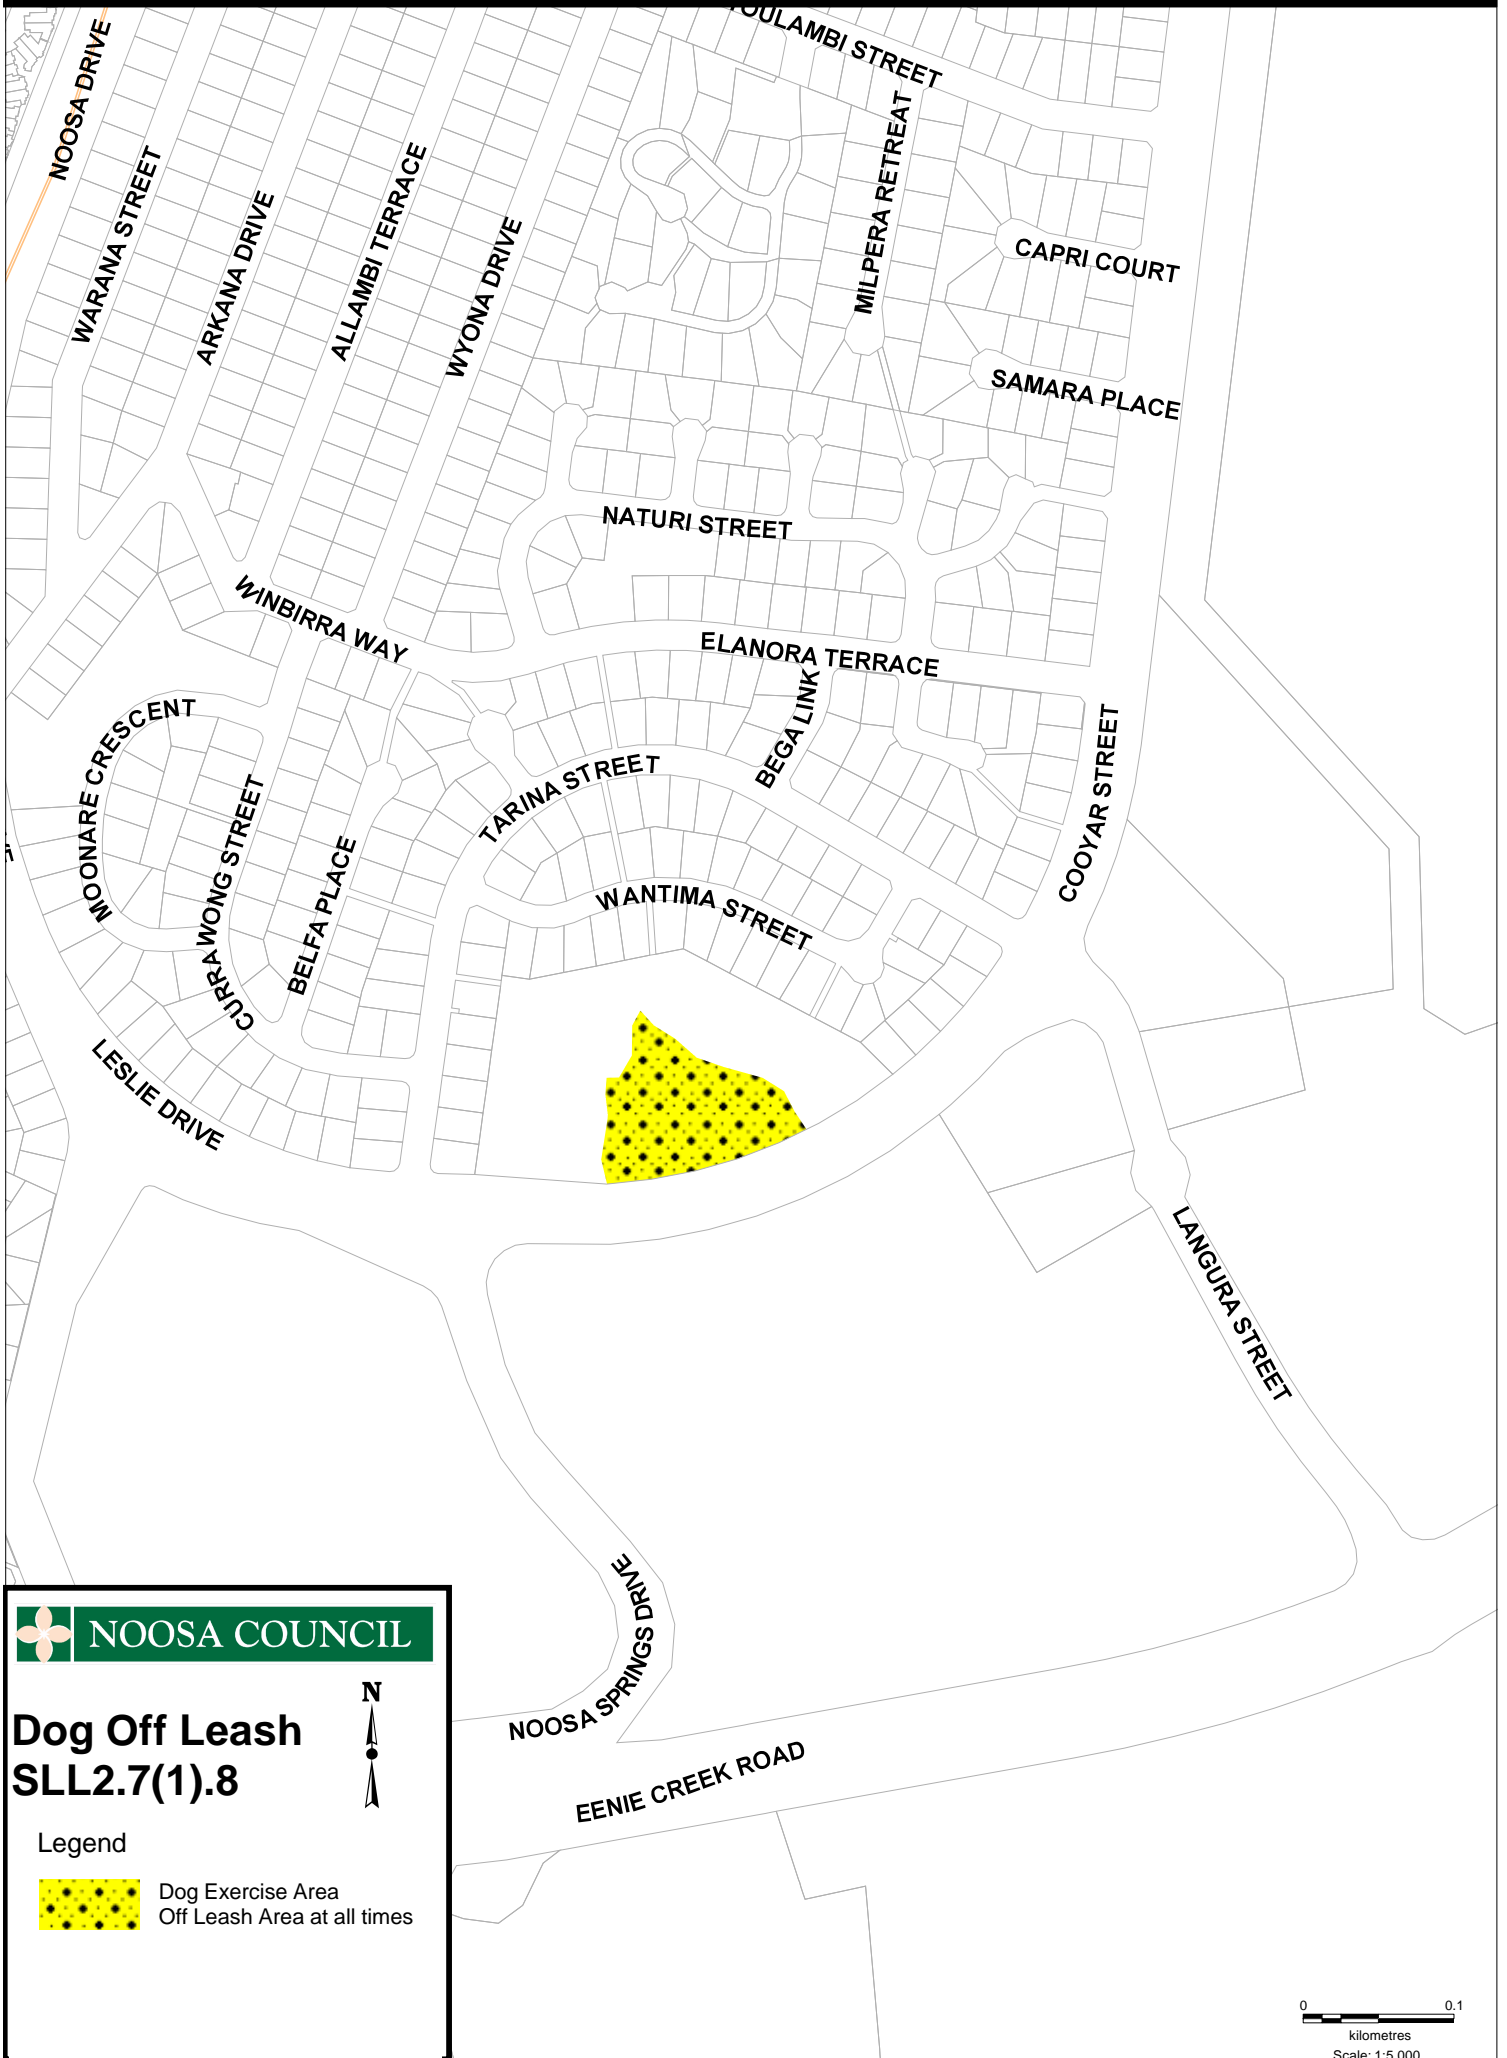

Noosa Heads, Alec Dan Park, Noosa Heads

NOOSA COUNCIL

Dog Off Leash SLL2.7(1).8

Legend

Dog Exercise Area
Off Leash Area at all times

0 0.1

kilometres

Scale: 1:5,000