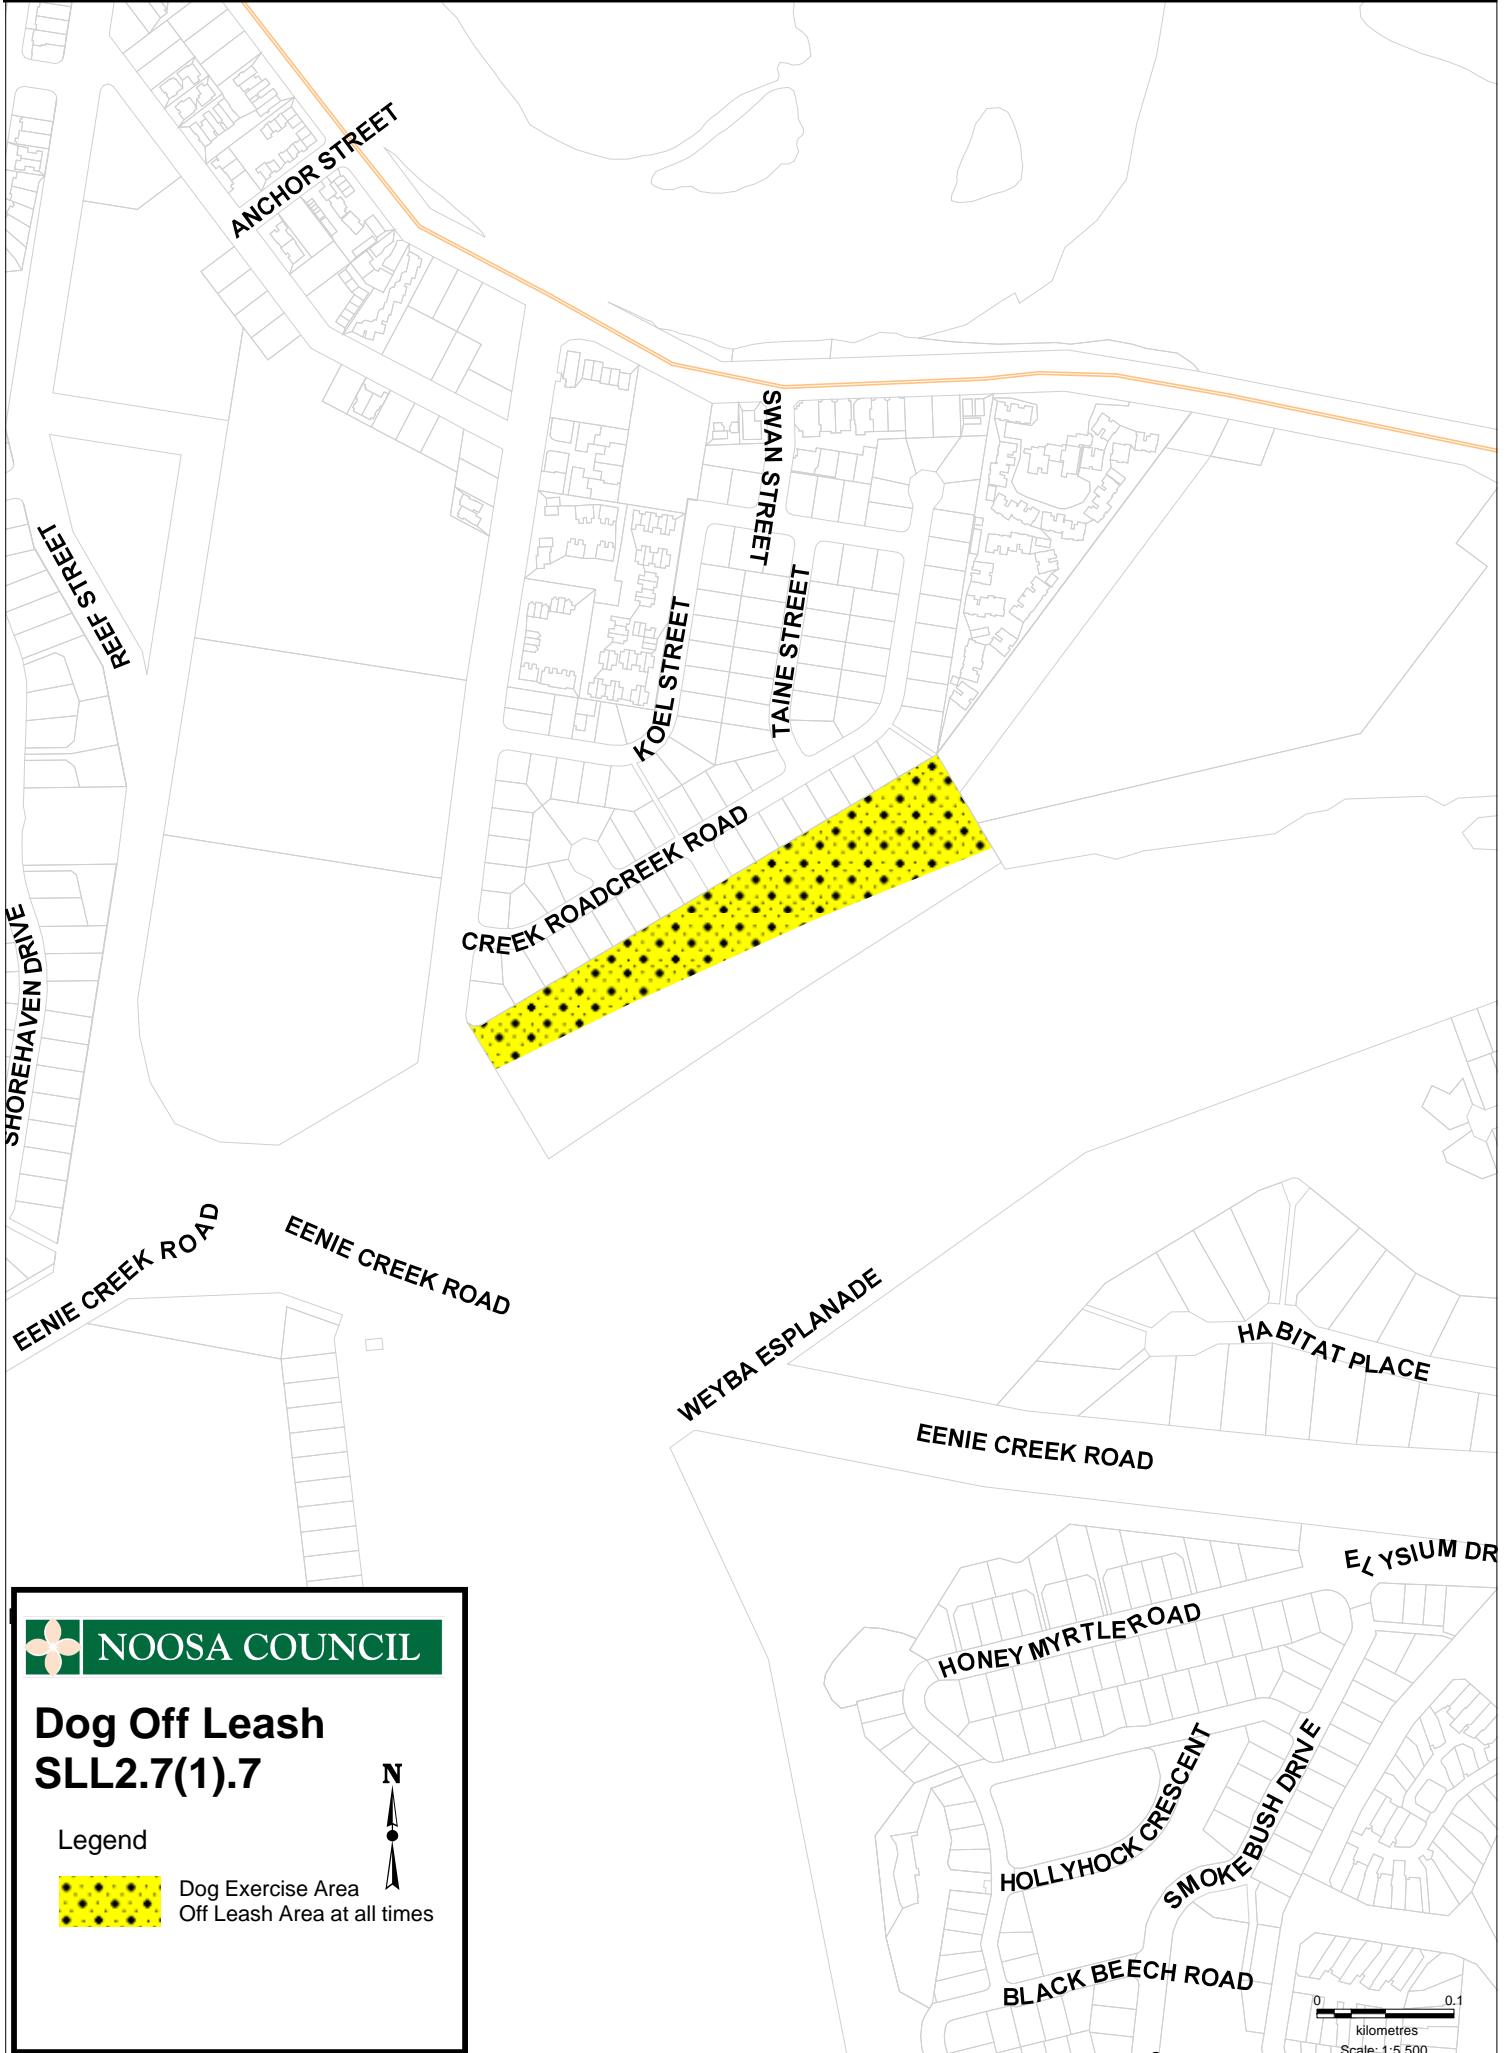

Noosaville, Foreshore of Weyba Creek, Noosaville

 **NOOSA COUNCIL**

Dog Off Leash SLL2.7(1).7

Legend

Dog Exercise Area
Off Leash Area at all times

0 0.1
kilometres
Scale: 1:5,500