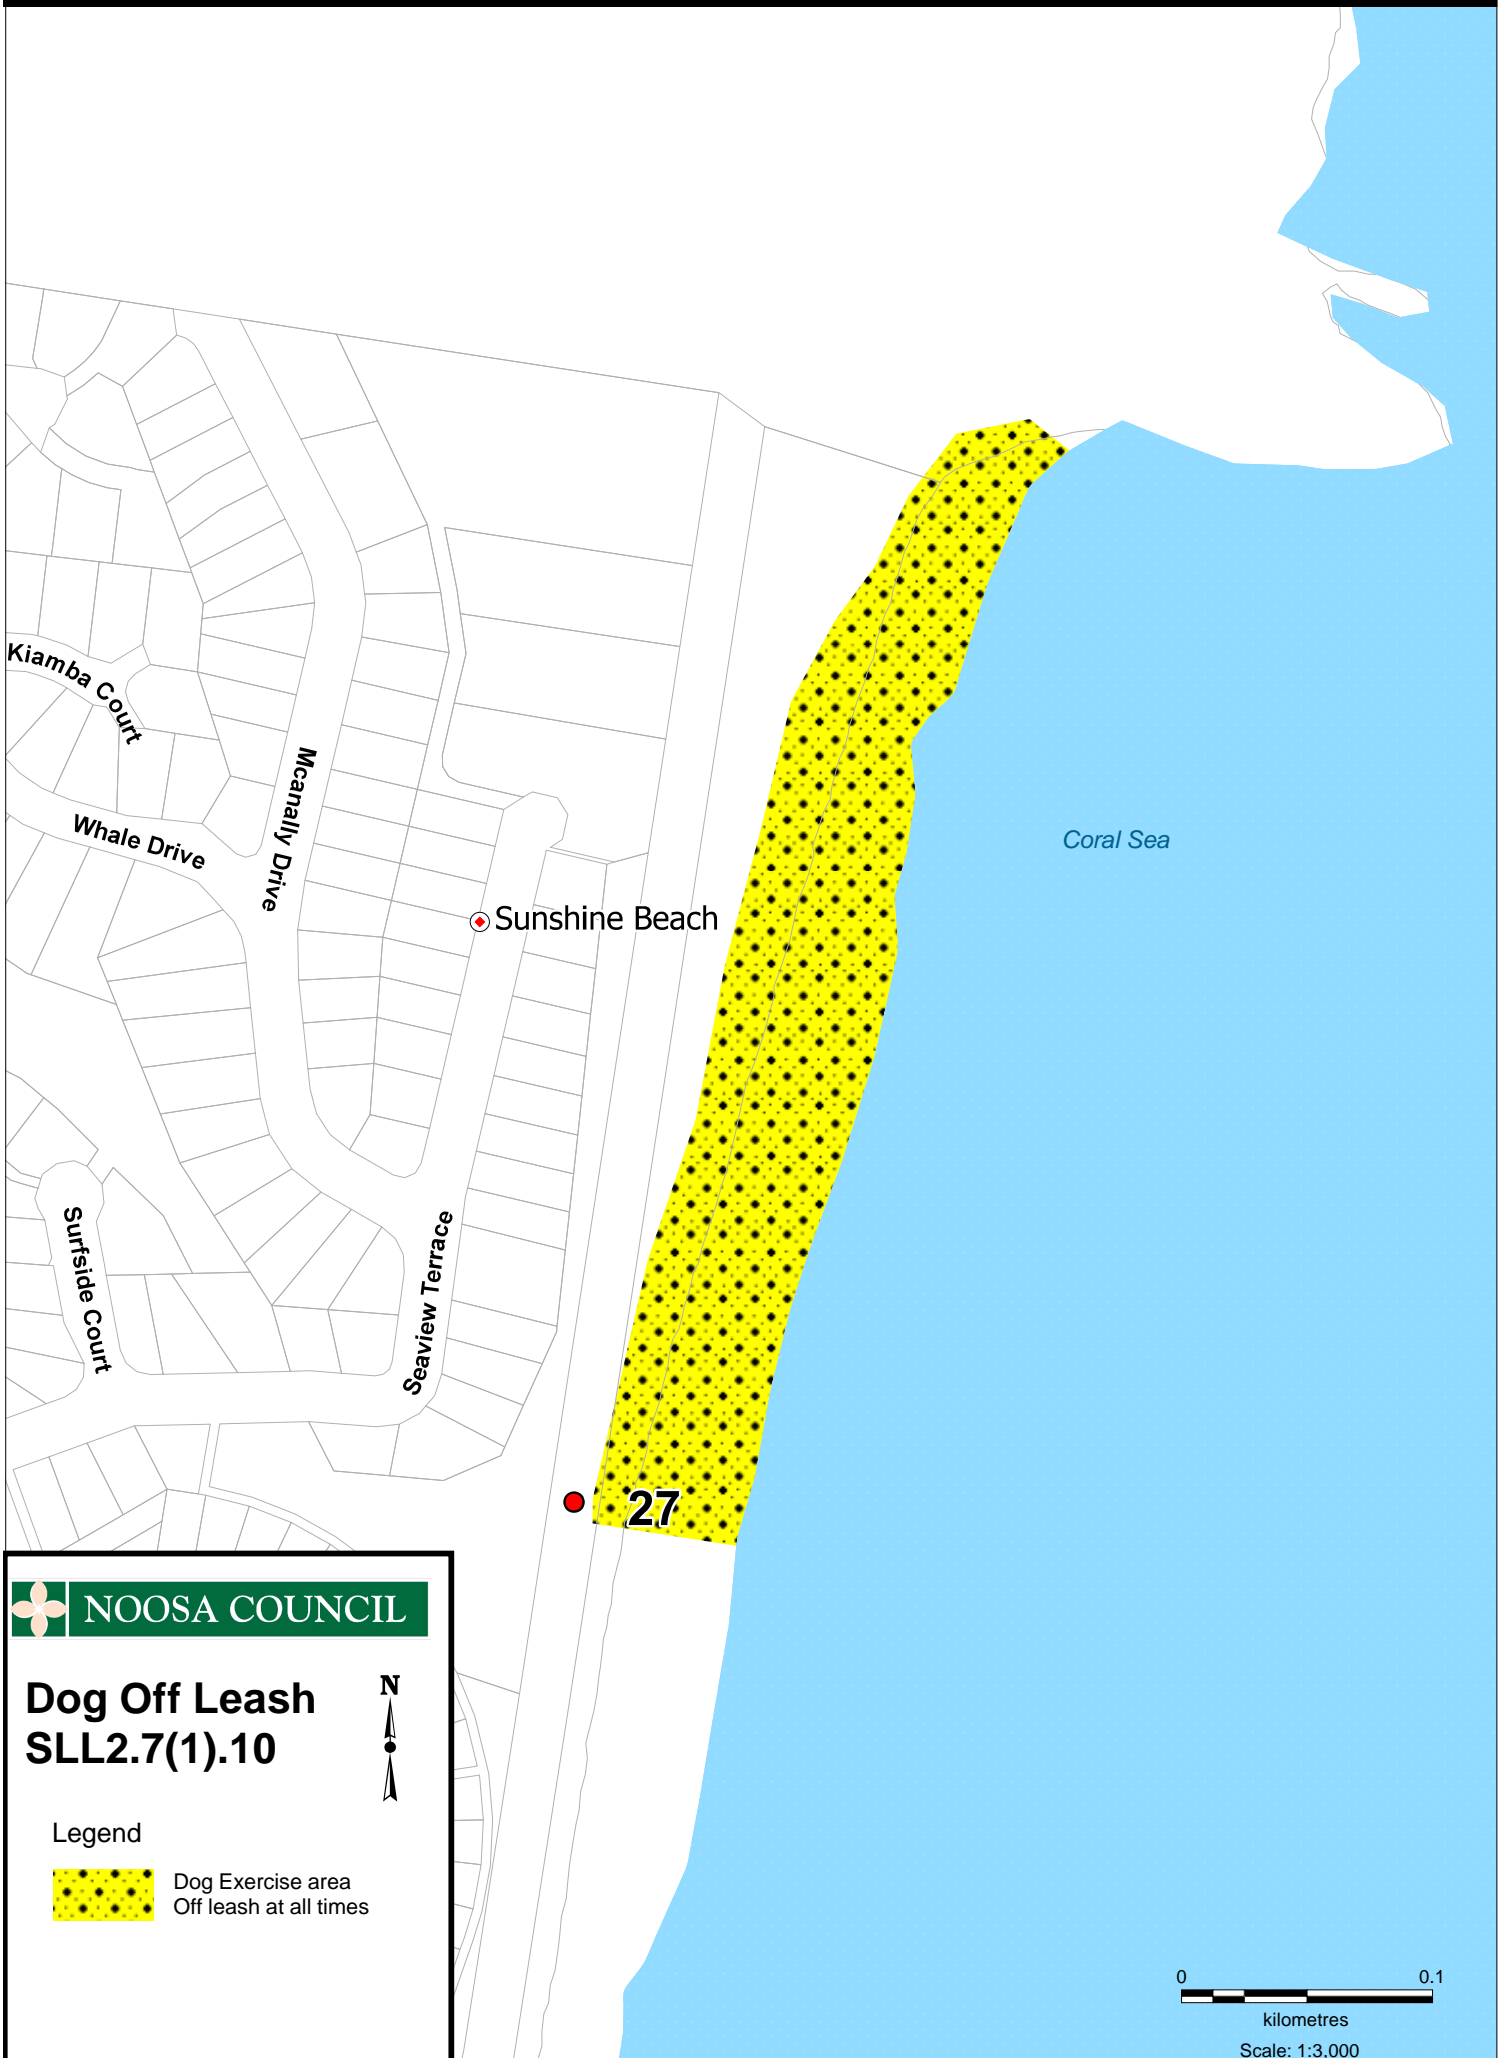

Sunshine Beach, from beach access 27 and north, Sunshine Beach

 NOOSA COUNCIL

**Dog Off Leash
SLL2.7(1).10**

Legend

Dog Exercise area
Off leash at all times

kilometres
Scale: 1:3,000