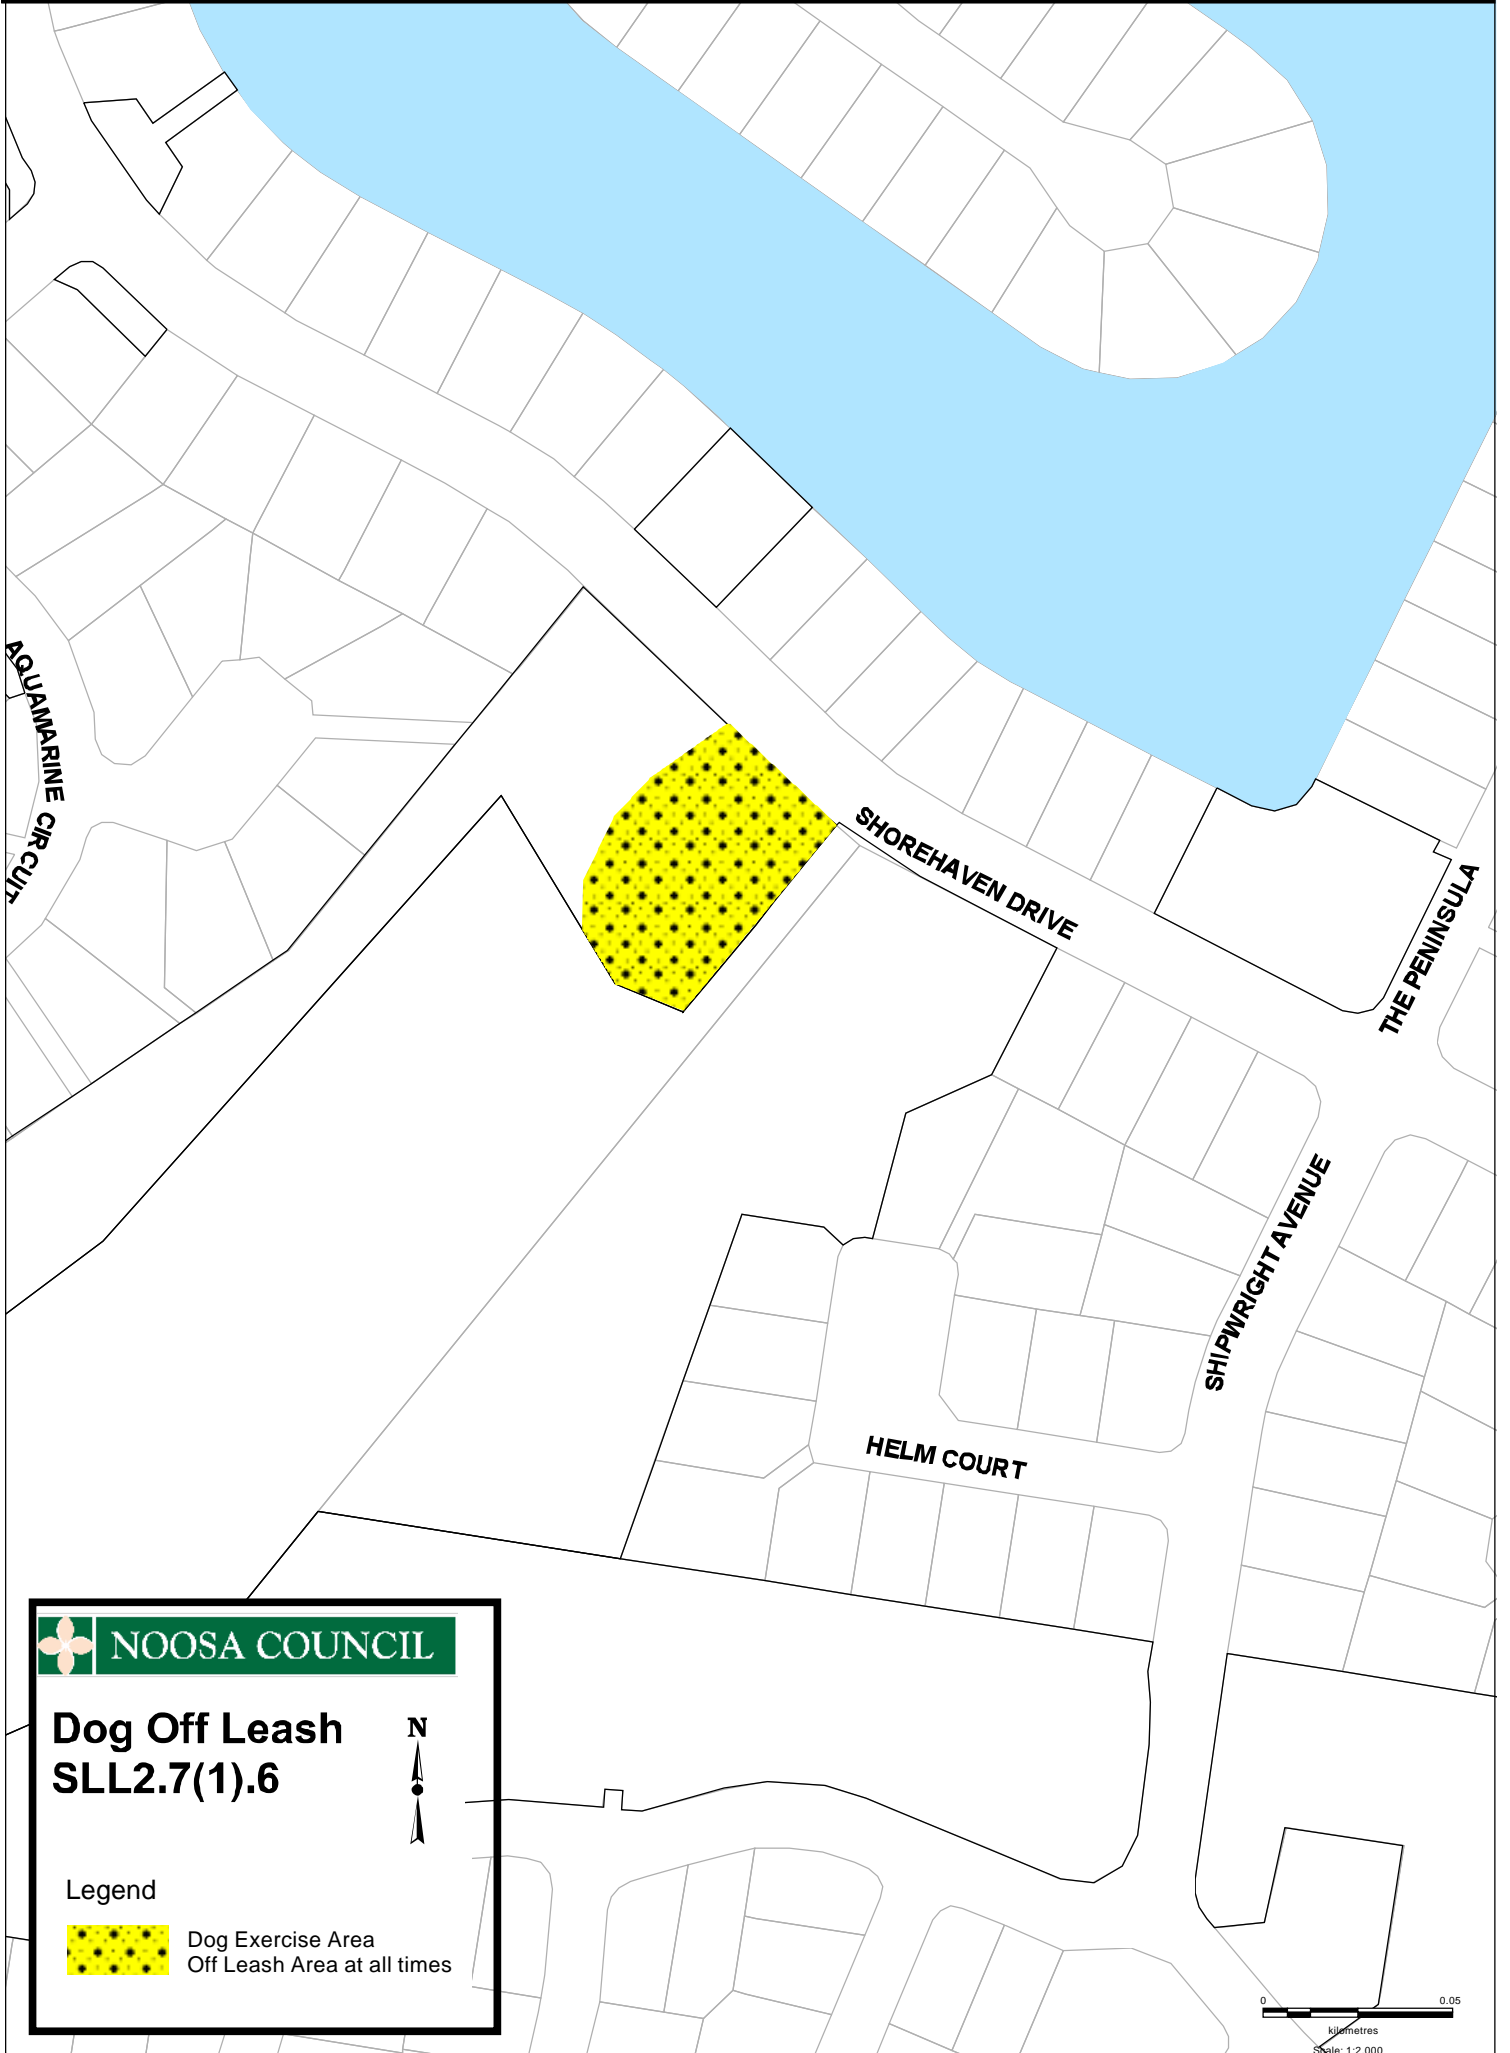

# Noosaville Off Leash, Shorehaven Park, Noosaville

 NOOSA COUNCIL

**Dog Off Leash  
SLL2.7(1).6**

Legend

Dog Exercise Area  
Off Leash Area at all times

0 0.05  
kilometres  
Scale: 1:2,000