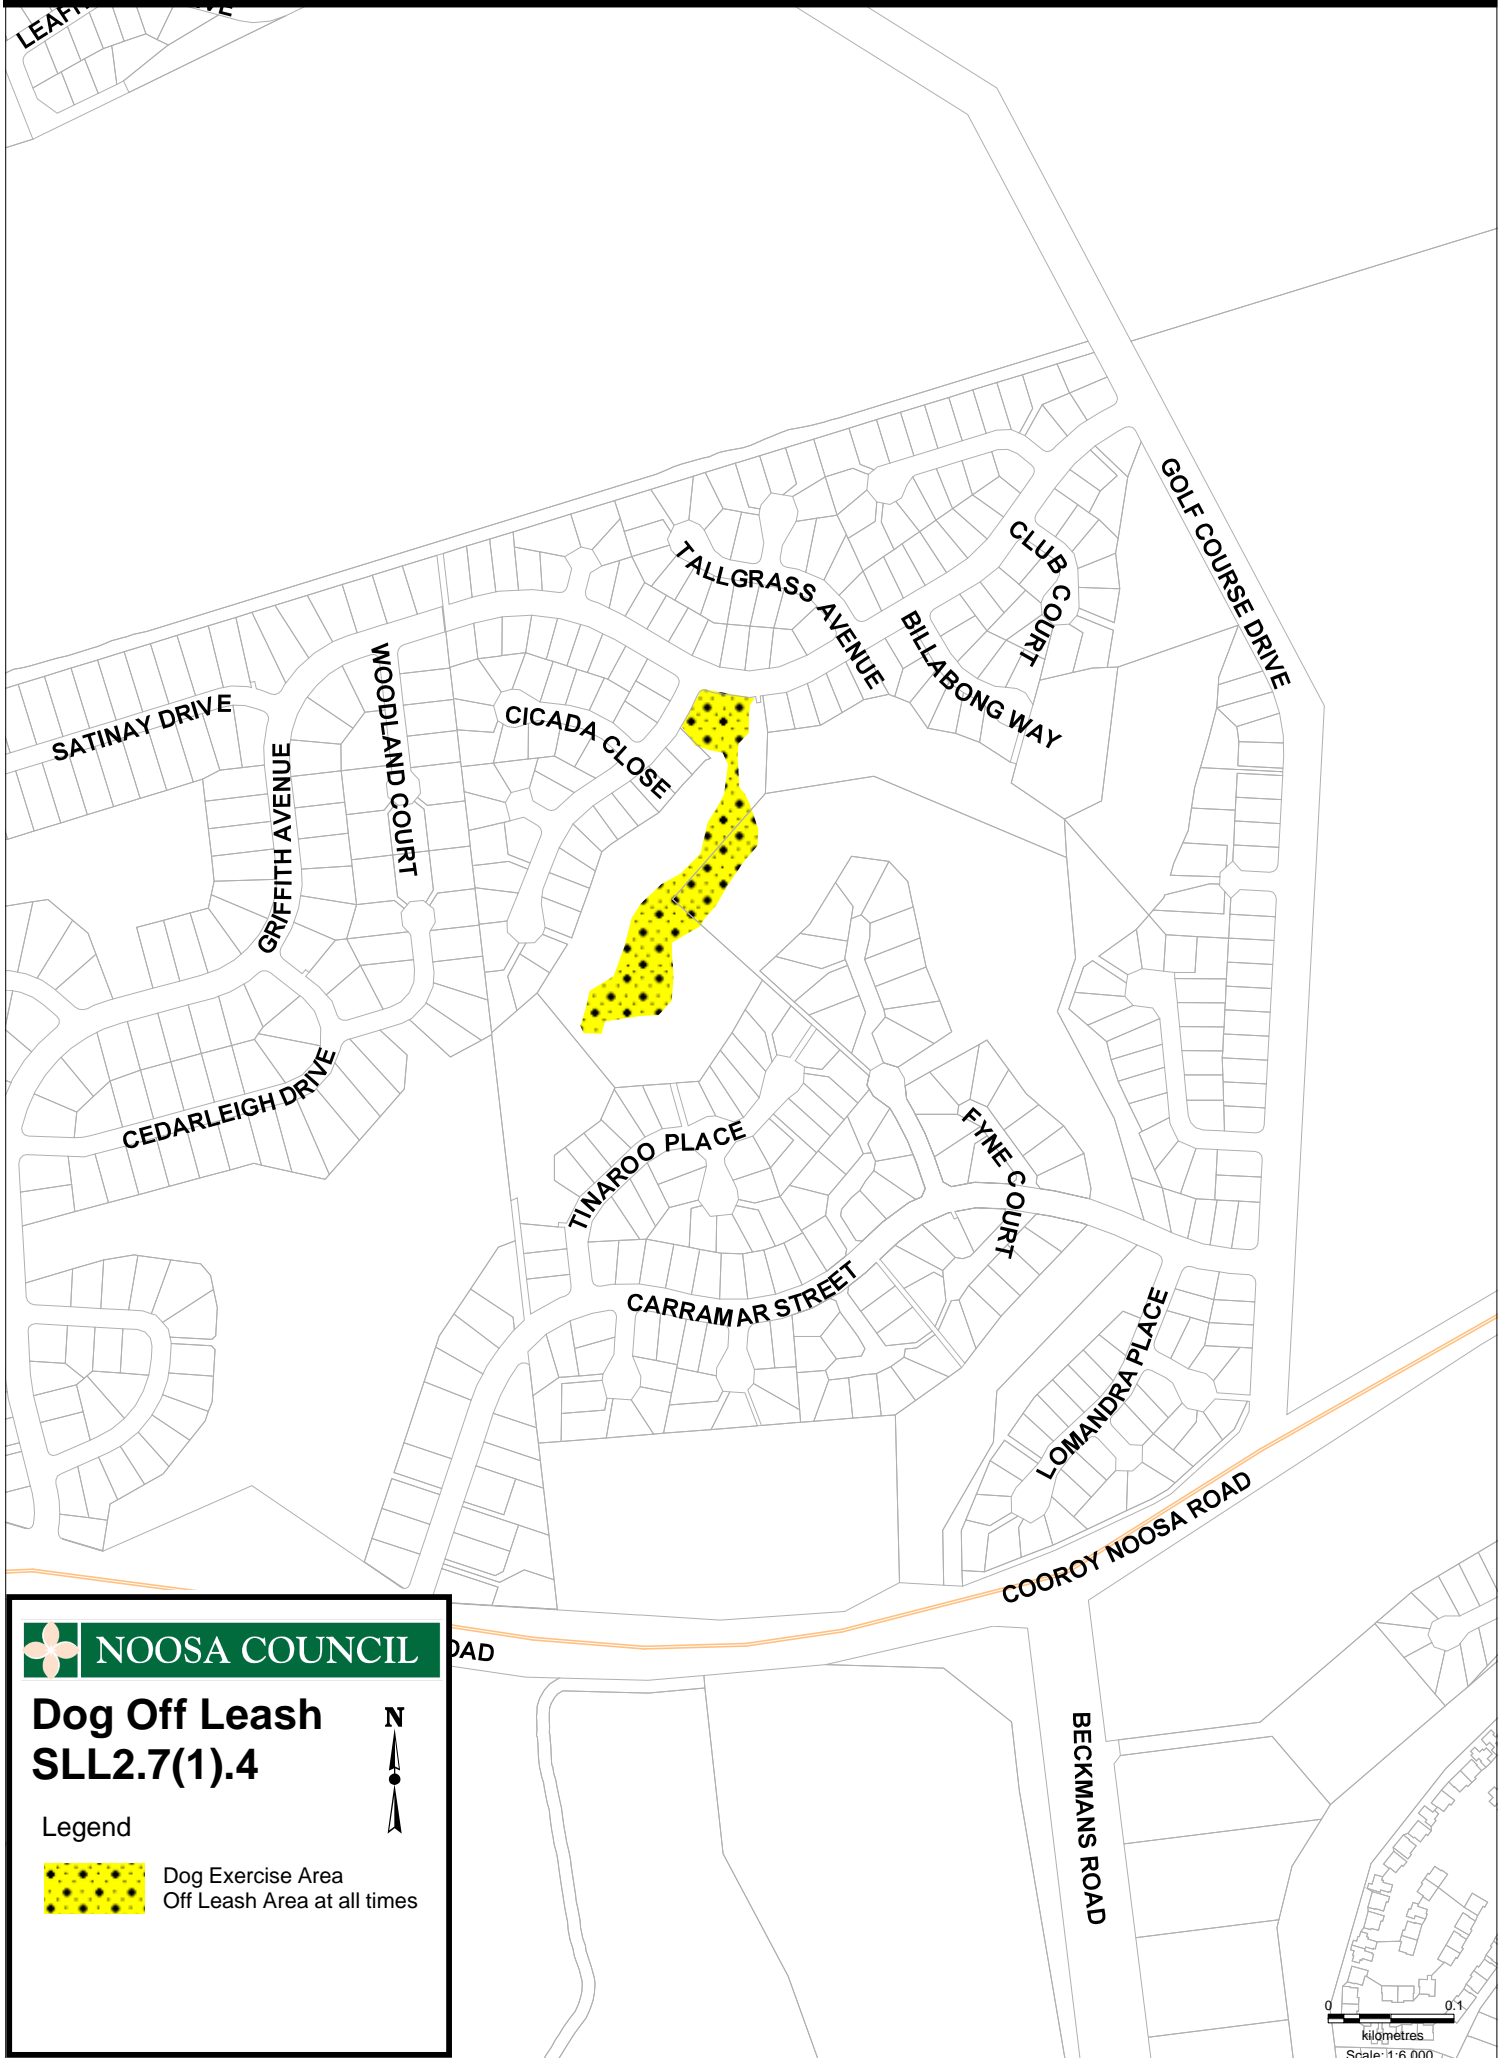

# Tewantin, Heritage Park, Tewantin

 **NOOSA COUNCIL**

**Dog Off Leash  
SLL2.7(1).4**

Legend

Dog Exercise Area  
Off Leash Area at all times

0 0.1  
kilometres  
Scale: 1:6,000