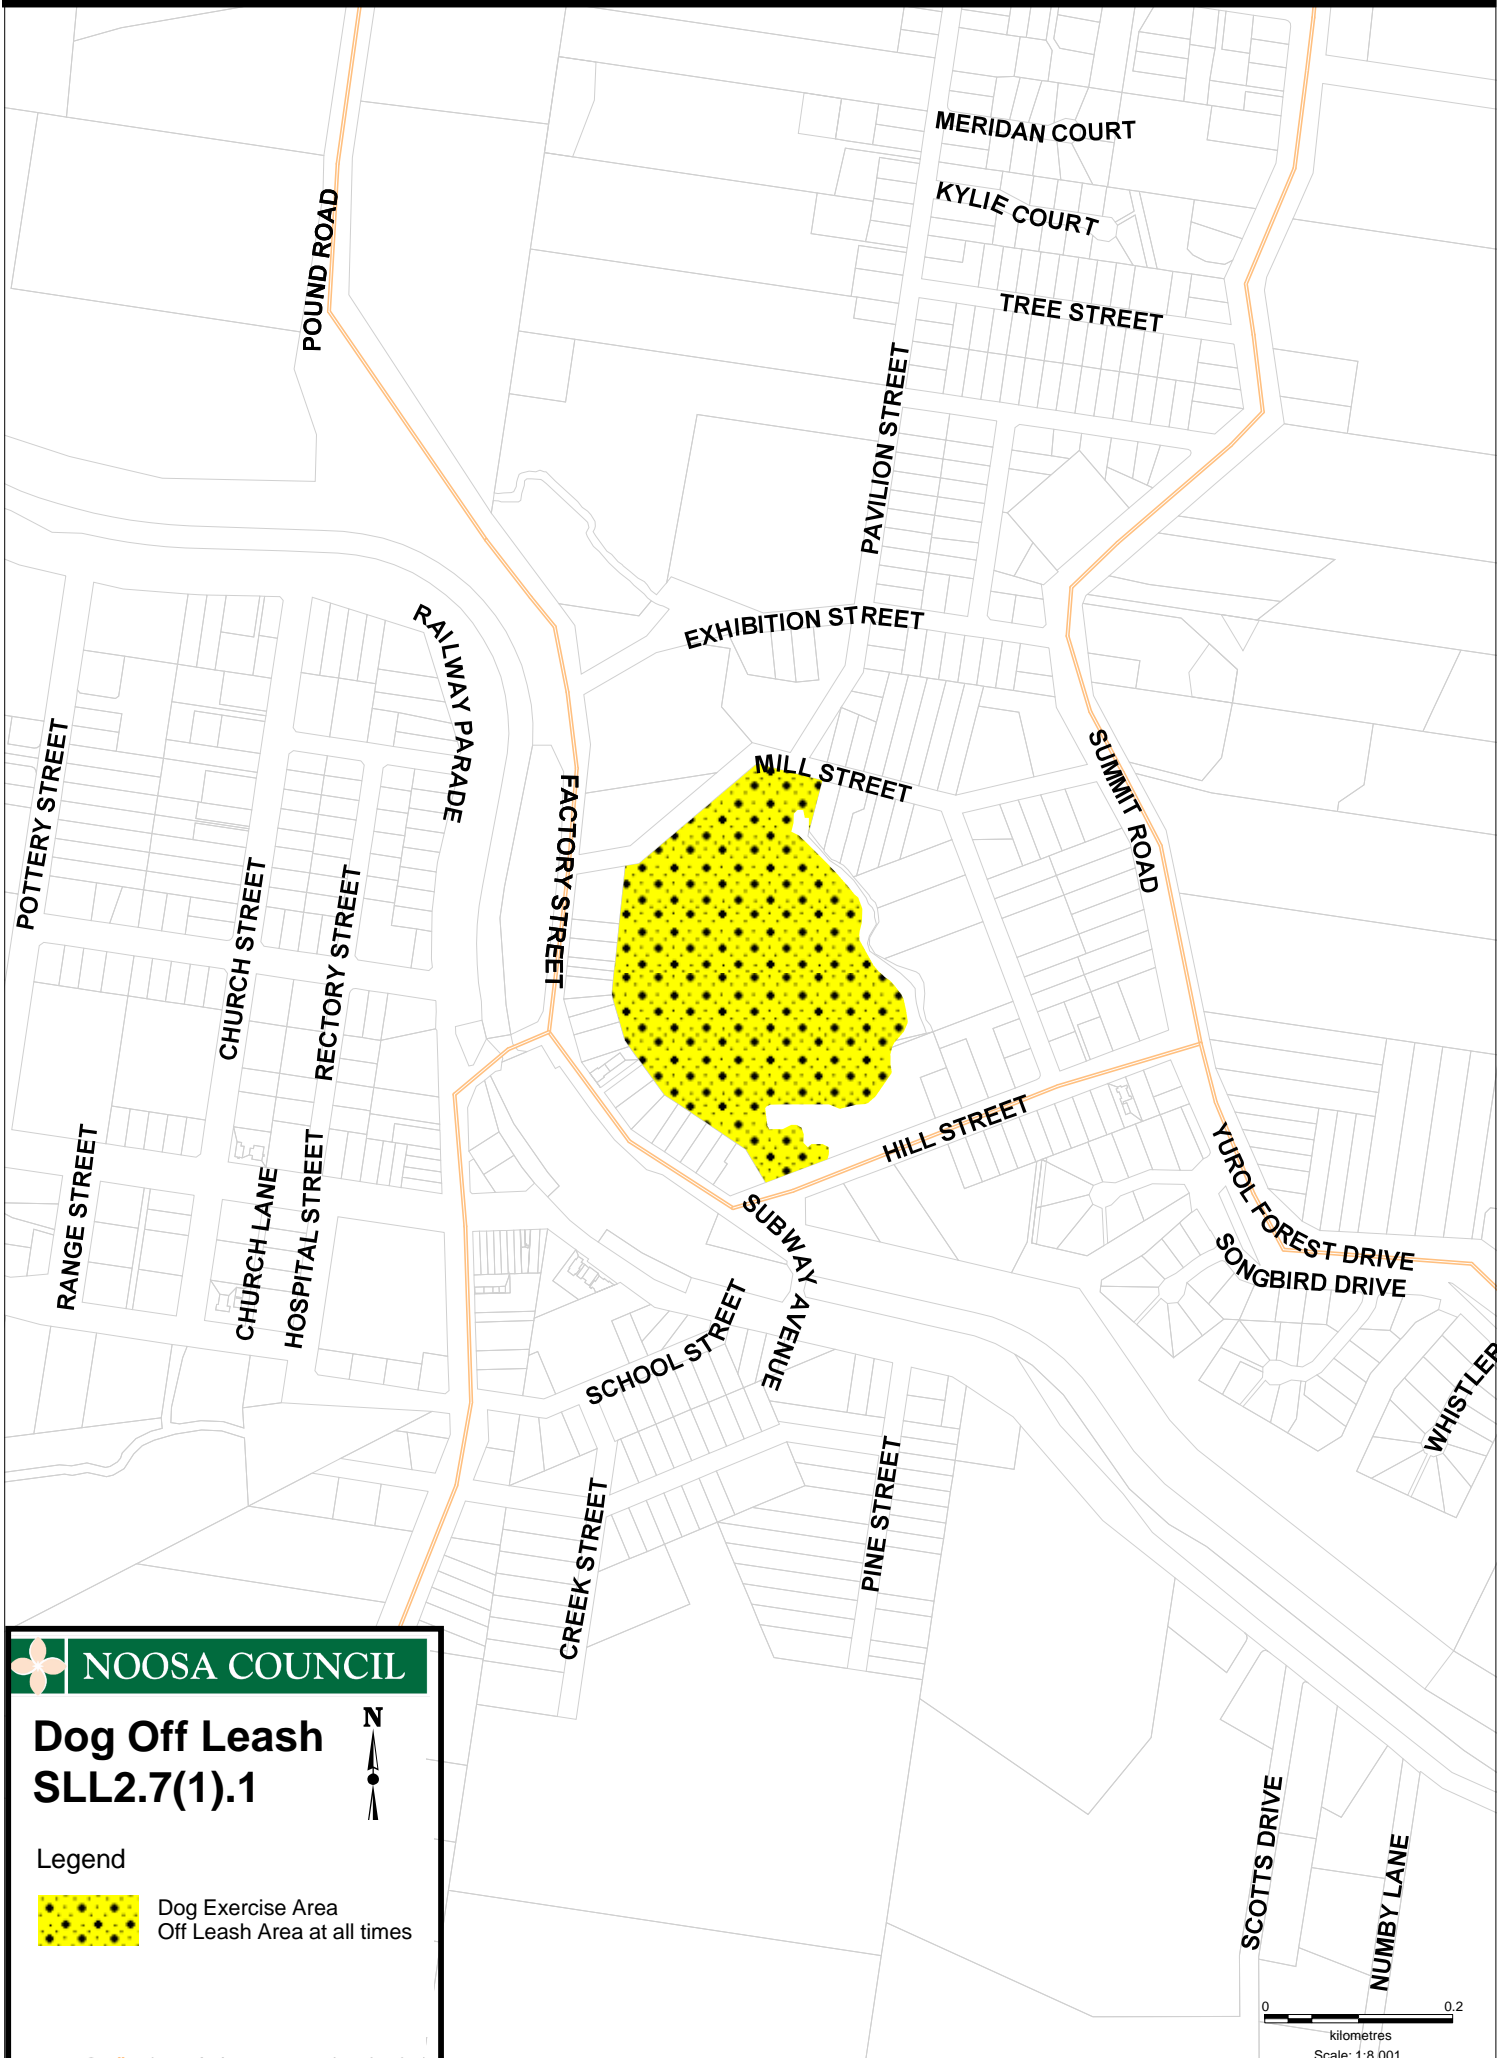

Pomona, Cooroora Creek Park, Pomona

 NOOSA COUNCIL

Dog Off Leash SLL2.7(1).1

Legend

Dog Exercise Area
Off Leash Area at all times

0 0.2
kilometres
Scale: 1:8,001