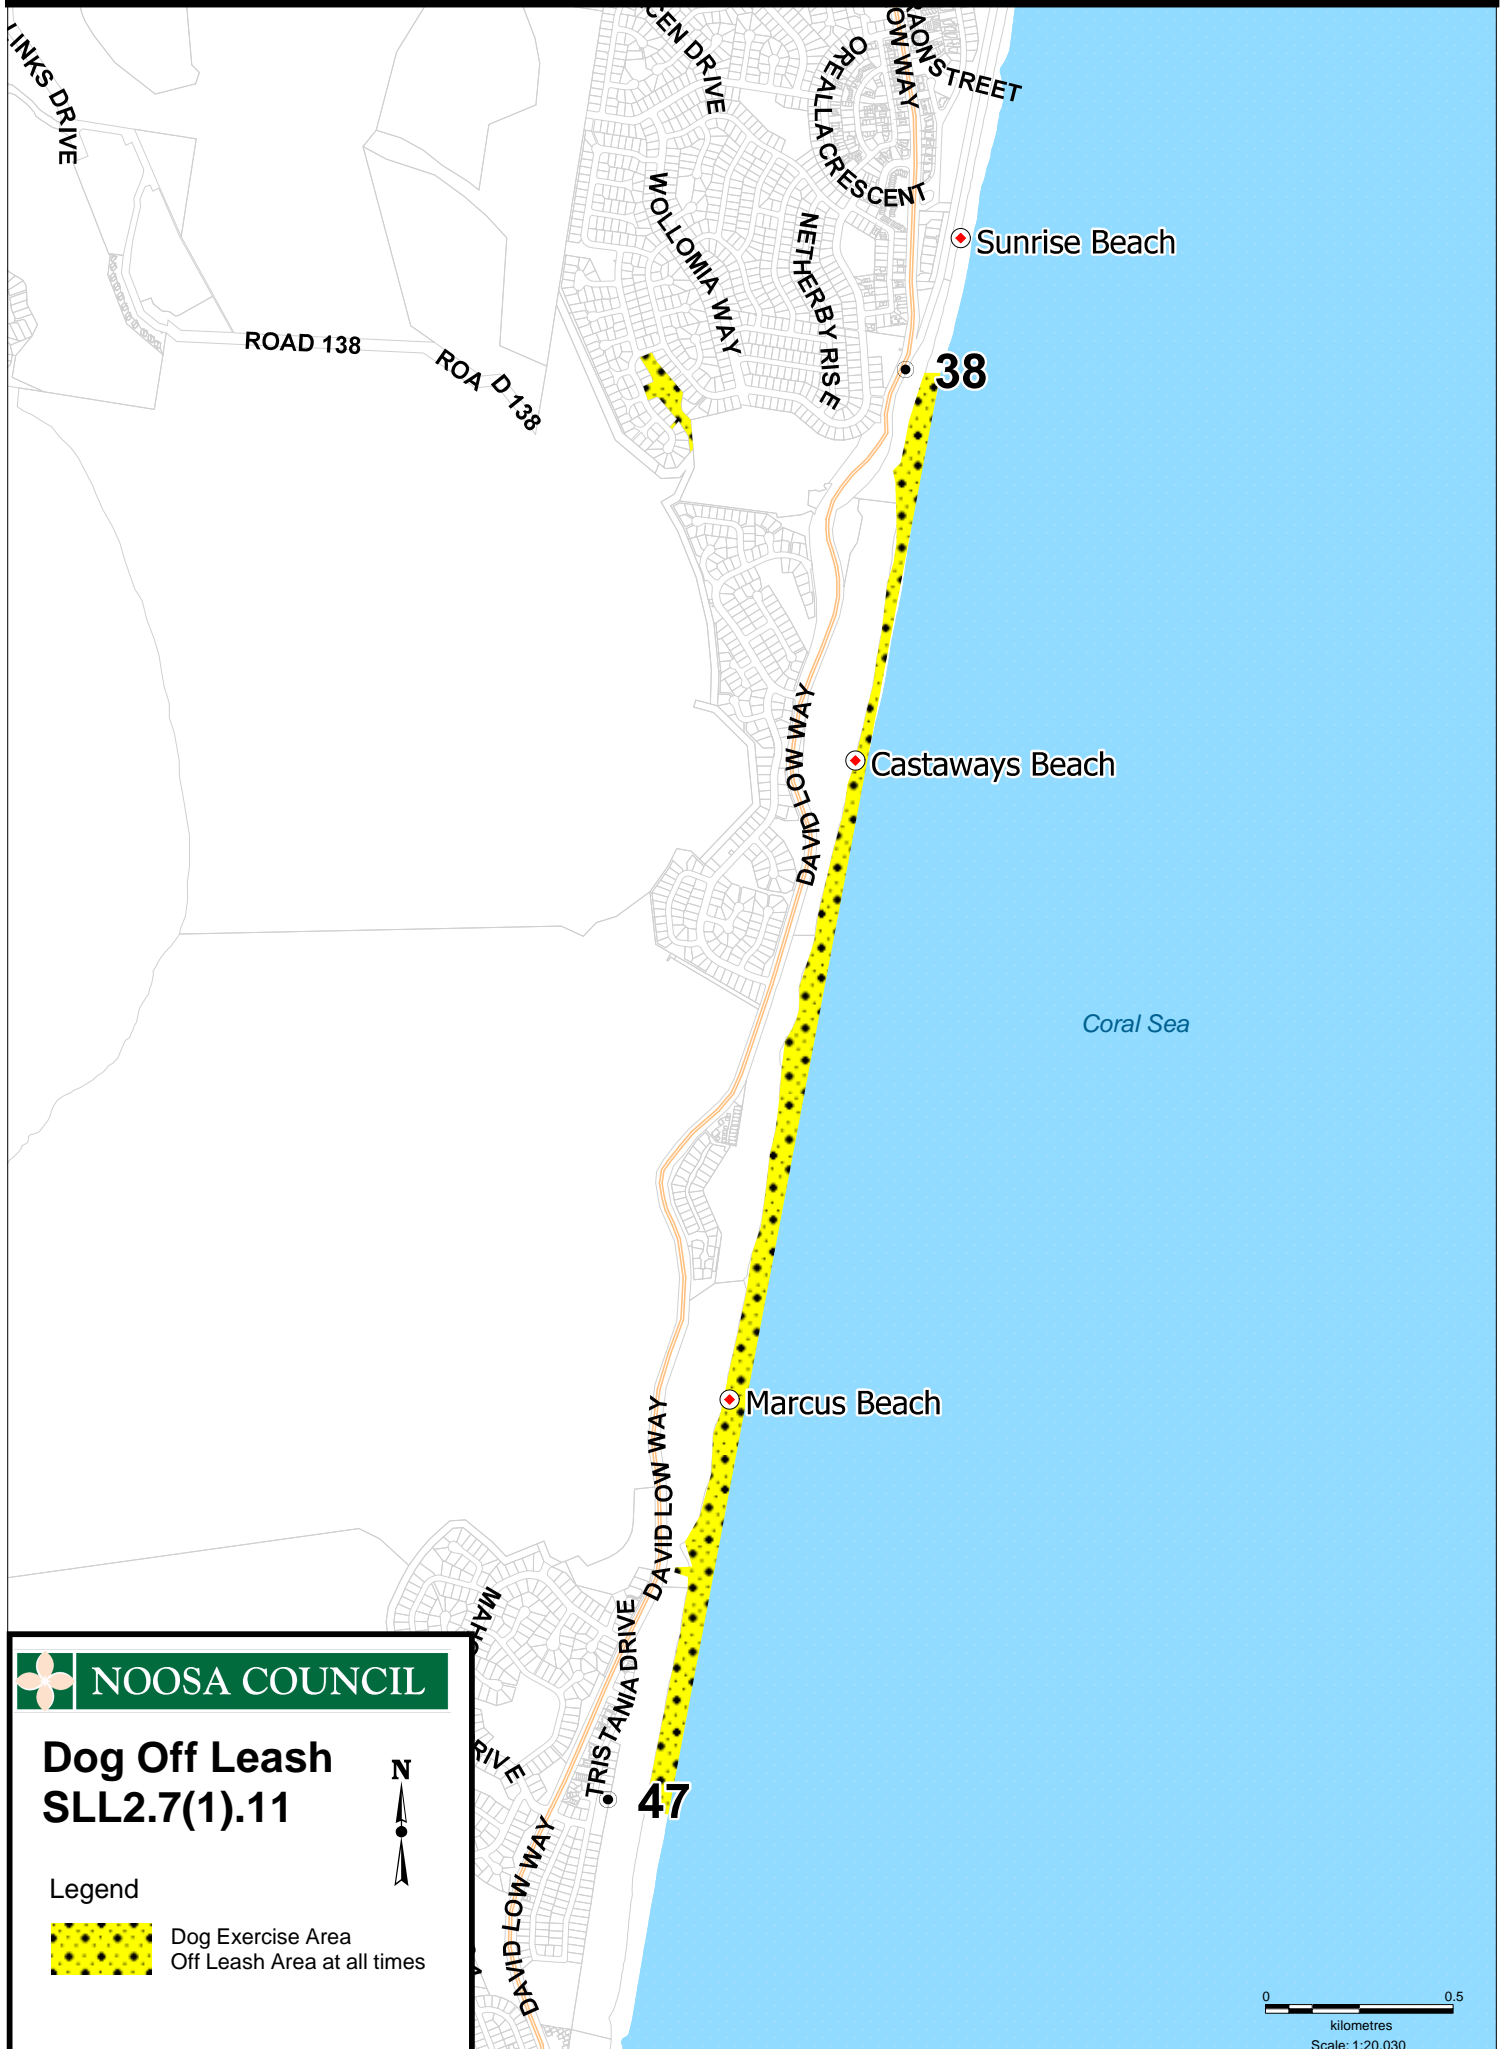

Marcus Beach, from beach access 38 to 47 Tristania Drive, Marcus Beach

 NOOSA COUNCIL

Dog Off Leash
SLL2.7(1).11

Legend

-  Dog Exercise Area
-  Off Leash Area at all times

0 0.5
kilometres
Scale: 1:20,030